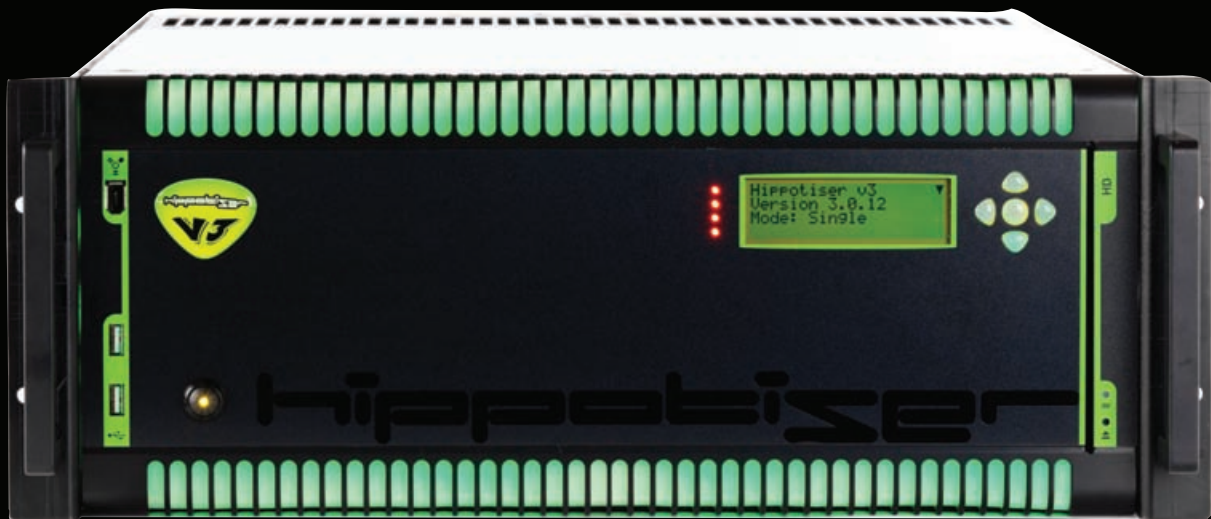

Hippotizer HD

The flagship Hippotizer HD offers 4 layers of full HD playback with 16 total available layers making it the market leading Media Server for industry professionals. Ideal for concerts, theatre, TV and installations the Hippotizer HD offers flexibility, power and control to all your events.

- *Class leading video playback and real-time rendering*
- *2 FX engines per layer, 100+ effects per engine*
- *Frame accurate synchronisation across multiple servers*
- *Fully networkable using Hipponet Ethernet protocol allowing connection to multiple servers*
- *Media Manager with live media updating*
- *Unlimited universes of PixelMapper for LED fixtures*
- *Keystone and ScreenWarp for non-linear projection surfaces*
- *Pan mode and advanced soft edge blending*
- *Up to 16 layers with dual, pan, clone and single modes available*
- *4 layers of full HD resolution (1920 x 1080)*
- *Powerful timeline function with presets allowing complex changes to shows in minutes*
- *Remote management, upload and configuration via HippoNet*
- *External control from DMX/MIDI/TCP-IP/RS232*
- *Automation component for use with moving staging, truss, etc*